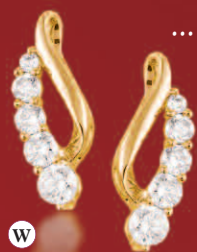

$399
1/2 ct TW
reg. $700