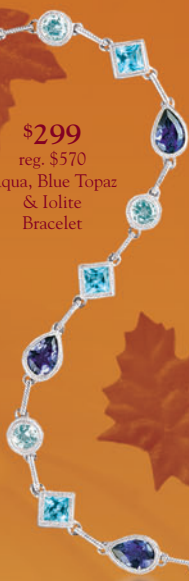

Starting at:
1/4 ct \$299
1/2 ct \$939
3/4 ct \$1699
1 ct \$2569
1 1/2 ct \$5139
2 ct \$8099

\$149
1/10 ct tw
reg. \$255

\$149
1/5 ct tw
reg. \$255

\$99
reg. \$237.50

*Genuine
Mt. Rushmore
Black Hills Gold*

\$299
1/4 ct tw
reg. \$729

*...for the
Groom*

\$149
1/10 ct tw
reg. \$355

\$599
.12 ct tw
reg. \$1000

*Ask about
6 Months
Interest-Free
Financing!**

APPLY FOR YOUR
RIDDLE'S CARD TODAY!

Shop online 24/7 www.riddlesjewelry.com

\$299
reg. \$570
Aqua, Blue Topaz
& Iolite
Bracelet

\$59
reg. \$100
Created
Sapphire

\$99
reg. \$170

*Created
Sapphires*

\$69
reg. \$114

*September's
Birthstone*
Sapphire

\$119
reg. \$212
Created
Sapphire

\$469
reg. \$785
Genuine
Sapphire

\$99
reg. \$185
Genuine
Tanzanite

\$99
reg. \$170
Opal & Pink
Tourmaline

\$79
reg. \$142
Opal & Pink
Tourmaline

\$99
reg. \$170
Opal

\$49.99
reg. \$172
Genuine
Tanzanite

*Genuine
Mt. Rushmore
Black Hills Gold*