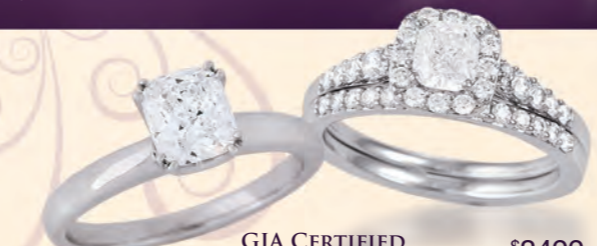

\$1499
reg. \$2285
3/4 ct tw

\$2299
reg. \$3427
1 1/2 ct tw

SPECIAL LIMITED TIME PRICING!

Your Choice \$599
1/2 CT ROUND OR PRINCESS CUT SOLITAIRE (.45 - .52 CARAT)

PROMISE RINGS

\$99
reg. \$141
.03 ct tw
10 kt Gold

\$169
reg. \$285
1/6 ct tw
10 kt Gold

Only the best ...

LIFETIME DIAMOND GUARANTEE
CUSTOM DESIGN · DIAMOND CERTIFICATION
IN-HOUSE SERVICE & REPAIR
PLUS - ENJOY NO-INTEREST FINANCING* WHEN YOU USE YOUR RIDDLE'S CARD!

Amarra™

Timeless Cushion Cut Diamonds with A Modern Princess Shape - a Riddle's Exclusive!

1/2 ct \$1999
3/4 ct \$3299
1 ct \$5499

GIA CERTIFIED

1 ct tw \$2499
2 ct tw \$6499

1/4 ct \$549
1/3 ct \$799
1/2 ct \$1599
3/4 ct \$2899
1 ct \$4299