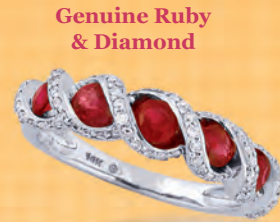

with colorful gems!

Genuine Ruby & Diamond Set \$399

\$199
reg. \$400
10 kt Gold

\$219
reg. \$427
10 kt Gold

\$39
reg. \$70
Created Ruby & Silver

\$39
reg. \$70
Genuine Ruby & Diamond Silver

\$99
reg. \$170
10 kt Gold Created Ruby

Genuine Ruby & Diamond

\$399
reg. \$700
1/4 ct tw
14 kt Gold

Created Ruby & Genuine Diamonds

\$99
reg. \$170
1/4 ct tw
Silver

March Birthstone Aquamarine with Diamonds

\$139
reg. \$227
1/18 ct tw
10 kt Gold